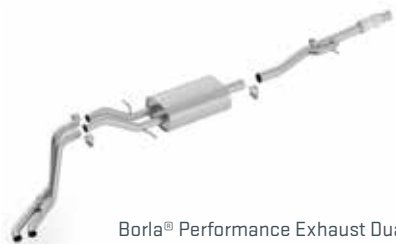

## PERFORMANCE CAT-BACK EXHAUST SYSTEMS AND PERFORMANCE EXHAUST TIP KITS BY BORLA®

Cap off the aggressive, custom-tuned sound of a Borla®<sup>1</sup> Dual-Side Exit Performance Exhaust Kit with a sleek-looking Exhaust Tip Kit in Carbon Fiber, Black Chrome or Bright Chrome. Whichever you choose, it's the ideal finishing touch for Cadillac Escalade and Escalade ESV.

PART #	PART NAME	VEHICLE	MSRP <sup>2</sup>	INSTALL TIME
19329324	Borla® Performance Exhaust 5.3L Dual-Side Exit	2015-18 Escalade	\$1,249	0.8 hr
19329325	Borla® Performance Exhaust 5.3L Dual-Side Exit	2015-18 Escalade ESV	\$1,249	0.8 hr
19303347	Borla® Performance Exhaust Tip Kit (2 pcs.), Bright Chrome	2015-18 Escalade, Escalade ESV	\$149	0.1 hr
19303348	Borla® Performance Exhaust Tip Kit (2 pcs.), Black Chrome	2015-18 Escalade, Escalade ESV	\$189	0.1 hr
19367179	Borla® Performance Exhaust Tip Kit (2 pcs.), Carbon Fiber	2015-18 Escalade, Escalade ESV	\$399	0.1 hr