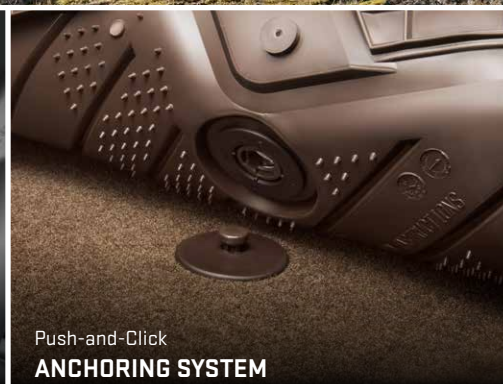

PREMIUM ALL-WEATHER FLOOR LINERS

FOR SIERRA AND YUKON

GMC ACCESSORIES

Designed specifically for Sierra and Yukon/Yukon XL, Premium All-Weather Floor Liners offer precision coverage around interior trim, driver pedals, seat tracks and door sills.

¹ Manufacturer's Suggested Retail Price. Tax and installation extra.
² For non-manual 4WD shifter applications and all 2WD applications.

SIERRA DOUBLE CAB	SIERRA CREW CAB	YUKON/YUKON XL	POSITION	COLOR	PART #	MSRP ¹
X	X	X	Front ²	Cocoa	84073617	\$110
X	X	X	Front ²	Jet Black	84073616	\$110
	X		Second Row	Jet Black	23237402	\$80
	X		Second Row	Cocoa	23237403	\$80
X			Second Row	Jet Black	23237404	\$80
X			Second Row	Cocoa	23237405	\$80

PREMIUM ALL-WEATHER FLOOR LINERS

FOR CANYON

GMC ACCESSORIES

Outstanding Traction with a **PRECISE FIT**

Push-and-Click **ANCHORING SYSTEM**

Easy-to-Remove **TWO-PIECE REAR FLOOR LINER**

Substantial **CARPET COVERAGE**