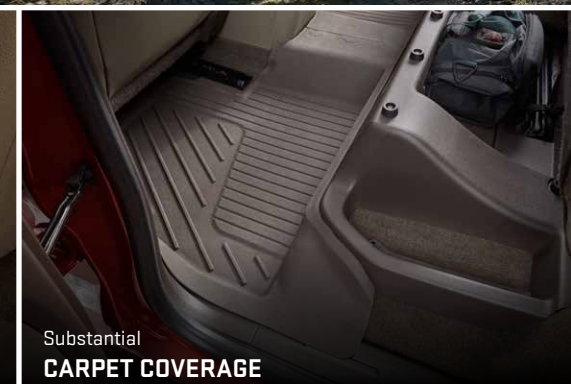

PREMIUM ALL-WEATHER FLOOR LINERS

FOR SIERRA AND YUKON

GMC ACCESSORIES

Designed specifically for Sierra and Yukon/Yukon XL, Premium All-Weather Floor Liners offer precision coverage around interior trim, driver pedals, seat tracks and door sills.

PREMIUM ALL-WEATHER FLOOR LINERS

FOR CANYON

GMC ACCESSORIES

Outstanding Traction with a **PRECISE FIT**

Push-and-Click **ANCHORING SYSTEM**

Easy-to-Remove **TWO-PIECE REAR FLOOR LINER**

Substantial **CARPET COVERAGE**

TOP REASONS TO CHOOSE GMC ACCESSORIES CANYON CREW CAB FLOOR LINERS OVER WEATHERTECH®:

	CANYON CREW CAB FLOOR LINERS	COMPARABLE WEATHERTECH® PRODUCT
More Precise Fit ¹	✓	
More Complete Carpet Coverage ¹	✓	
More Effective Anchoring System ¹	✓	
Easier Overall Removal for Cleaning ¹	✓	
Easy-to-Remove Two-Piece Rear Floor Liner	✓	