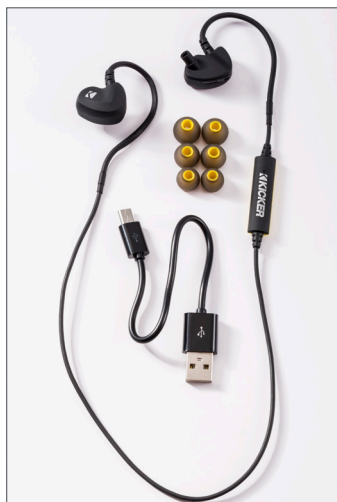

UNTETHER YOUR SOUND.

PERSONAL AUDIO BY KICKER®

Untether your listening experience from confining wires, yet enjoy full-spectrum audio offered by your choice of Bluetooth®-connected over-the-ear headphones or ear buds.

TABOR® BLUETOOTH® HEADPHONES¹

- Closed-back, over-the-ear design to seal out external noise
- Bluetooth® connectivity for wireless music listening and phone calls with compatible smartphones
- aptX® and AAC decoding provide high-quality music streaming from compatible devices
- Large 50mm drivers produce powerful sound with potent bass
- Extra-cushioned ear pads and well-padded headband for long-lasting comfort
- Built-in rechargeable battery offers up to 10 hours of wireless use
- Tactile buttons on the right earcup control Bluetooth®, volume, play/pause track, and call answer
- Detachable 60-inch, tangle-resistant cable with mini-plug connector for wired use
 - Cable includes a 1-button inline mic remote for answering phone calls
- 60-inch USB charging cable
- Includes carrying pouch
- Frequency response: 20-20,000 Hz
- Sensitivity: 101 dB

P/N: 19368029
MSRP²: \$129

EB300 BLUETOOTH® EARBUDS¹

- Bluetooth® wireless for connection to phones, tablets or notebooks
- Speakerphone – answer calls/built-in microphone
- 8-hour battery life
- Hard carry case included
- Micro USB cable