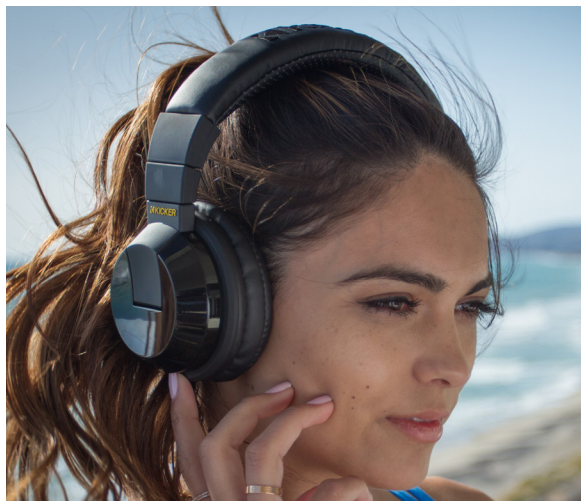

UNTETHER YOUR SOUND.

PERSONAL AUDIO BY KICKER®

Untether your listening experience from confining wires, yet enjoy full-spectrum audio offered by your choice of Bluetooth®-connected over-the-ear headphones or ear buds.

TABOR® BLUETOOTH® HEADPHONES¹

- Closed-back, over-the-ear design to seal out external noise
- Bluetooth® connectivity for wireless music listening and phone calls with compatible smartphones
- aptX® and AAC decoding provide high-quality music streaming from compatible devices
- Large 50mm drivers produce powerful sound with potent bass
- Extra-cushioned ear pads and well-padded headband for long-lasting comfort
- Built-in rechargeable battery offers up to 10 hours of wireless use
- Tactile buttons on the right earcup control Bluetooth®, volume, play/pause track, and call answer
- Detachable 60-inch, tangle-resistant cable with mini-plug connector for wired use
 - Cable includes a 1-button inline mic remote for answering phone calls
- 60-inch USB charging cable
- Includes carrying pouch
- Frequency response: 20-20,000 Hz
- Sensitivity: 101 dB