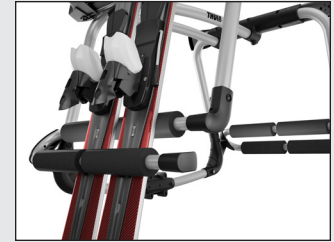

HITCH-MOUNTED ACCESSORIES

Vertex XT™ Hitch-Mounted Bicycle Carrier – Left: 2-Bike; Right: 4-Bike

T2 Classic Bike Carrier

Helium 2-Bike Carrier with Lock

Bike Frame Adapter

Transporter™ Hitch-Mounted Cargo Box

TRAM™ Hitch-Mounted Ski Carrier

ROOF-MOUNTED ACCESSORIES

Roof Rack with Aeroblades

Portage™ Canoe Carrier

Hull-a-Port Pro™
Folding J Kayak Carrier

Glide and Set™ Kayak Saddles

Stand-Up Paddle Board/Surfboard Carrier