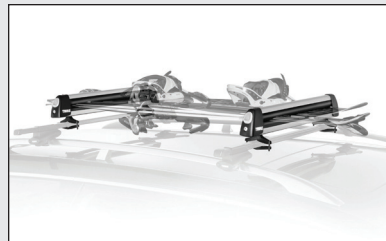

Universal Flat Top™
Ski/Snowboard Carrier