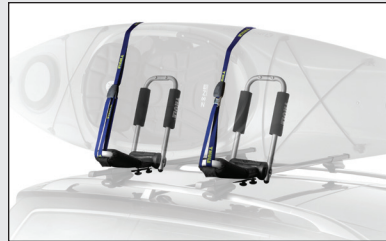

TRAM™ Hitch-Mounted Ski Carrier

ROOF-MOUNTED ACCESSORIES

Roof Rack with Aeroblades

Portage™ Canoe Carrier

Hull-a-Port Pro™
Folding J Kayak Carrier

Glide and Set™ Kayak Saddles

Stand-Up Paddle Board/Surfboard Carrier