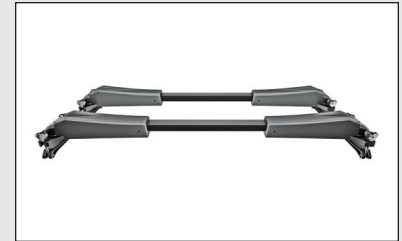

TRAM™ Hitch-Mounted Ski Carrier

ROOF-MOUNTED ACCESSORIES

Roof Rack with Aeroblades

Portage™ Canoe Carrier

Hull-a-Port Pro™
Folding J Kayak Carrier

Glide and Set™ Kayak Saddles

Stand-Up Paddle Board/Surfboard Carrier

Force M 624™
Force XL 625™ Cargo Boxes

Canyon™ Roof Basket

Universal Flat Top™
Ski/Snowboard Carrier

Big Mouth™
Upright Bike Carrier

Side Arm Bike Carrier

PLEASE SEE OTHER SIDE FOR THE THULE® PRODUCT SPECIFICATIONS AVAILABLE ON SPECIFIC GMC MODELS.