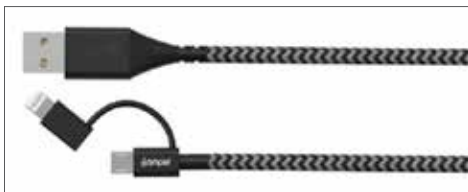

STAY CONNECTED

uLinxMAX USB CABLES By iSimple®¹

Staying connected is vital—and iSimple®¹ helps to keep mobile devices charged up and ready for work or play. With a variety of available connectors to adapt USB charging and audio ports to most devices, uLinxMAX USB cables by iSimple®¹ provide outstanding flexibility and durability. They feature heavy-duty dual-layer shielding for reducing electromagnetic (EM) and radio frequency (RF) interference, helping to ensure clear audio quality. Constructed with a high ratio of pure copper wire strands for optimum power flow, they are capable of providing up to 3 amps of charging power. With a generous 3-foot total length (~1 meter), they allow easy device placement around the USB port.

uLinxMAX USB CABLES: Where Quality Meets Durability

- Compatible with Apple CarPlay and Android Auto
- USB Insertion test: Exceeds 10,000 cycles
- Phone side connector features 55 lbs. pullout force (the force required to separate the connector from the cable)
- Cable Bend Test exceeds 4,000 cycles²
- Temperature tested to withstand -40°F to 176°F before visual deformity²
- Outer cable wall thickness: .55mm

| | P/N | MSRP ³ |
|---|----------|-------------------|
| ULinxMAX (1-meter USB to micro USB) | 19368579 | \$25 |
| ULinxMAX (1-meter USB to Lightning) | 19368580 | \$30 |
| ULinxMAX (1 meter USB to USB-C) | 19368581 | \$25 |
| ULinx Combo Cable (1 meter USB to Lightning or USB to micro USB) | 19368582 | \$30 |
| Starter Pack (includes 6 qty. ULinxMAX USB Cable w/micro USB, 6 qty. ULinxMAX USB Cable w/Lightning, 6 qty. ULinxMAX USB Cable w/USB-C and 6 qty. ULinxMAX w/Combo Cable) | 19368583 | \$649 |