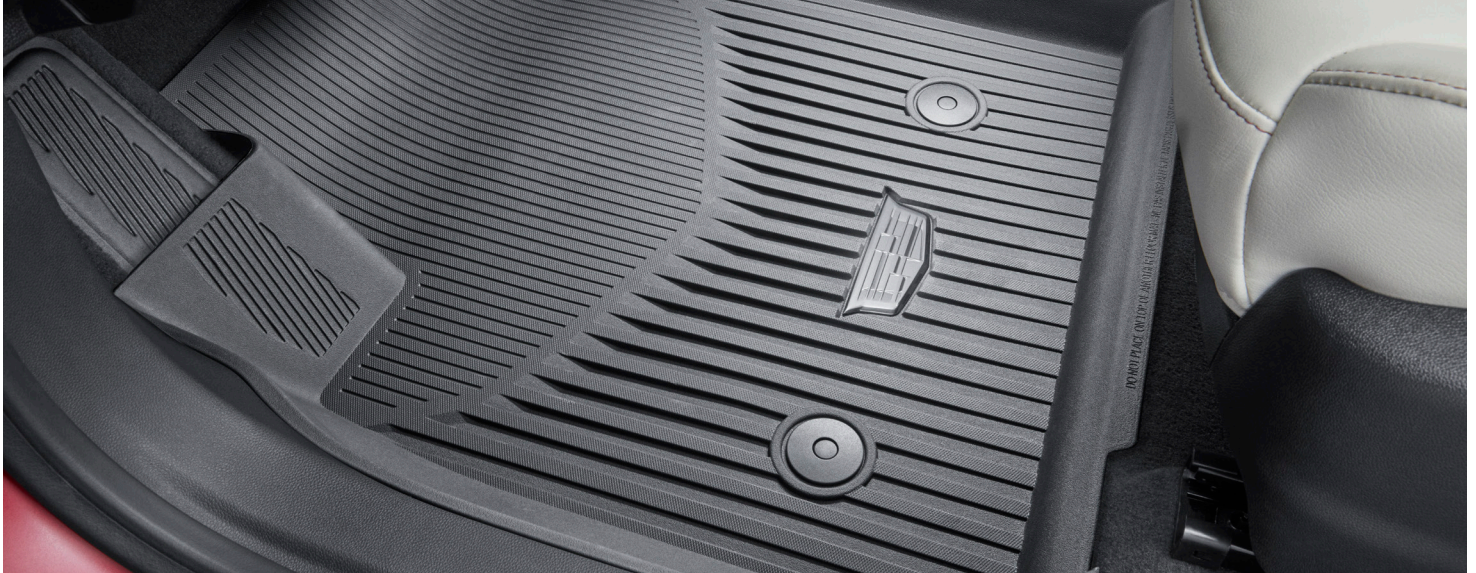

# THE **ONLY** FLOOR LINERS DESIGNED, ENGINEERED, TESTED AND BACKED BY CADILLAC

## THE ULTIMATE IN INTERIOR PROTECTION

- Substantial sidewall, sill plate and carpet coverage for **OUTSTANDING PROTECTION**
- Precision-engineered for a **BETTER FIT**
- Front driver-side **ANCHOR POINTS**
- **EASY-TO-REMOVE** two-piece rear Floor Liner
- Great looks combined with **OUTSTANDING TRACTION**
- The right color matches to **COMPLEMENT EACH INTERIOR**
- Not all Floor Liners are created equal — **BUY THE ONLY FLOOR LINERS DESIGNED, ENGINEERED, TESTED AND BACKED BY CADILLAC**