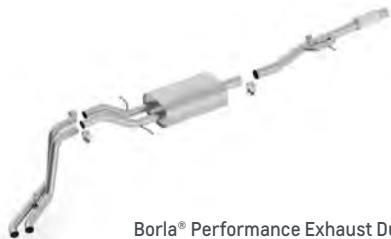

COMBINE SHOW WITH GO.

PERFORMANCE CAT-BACK EXHAUST SYSTEMS AND PERFORMANCE EXHAUST TIP KITS BY BORLA®

Cap off the aggressive, custom-tuned sound of a Borla®¹ Dual Side Exit Performance Exhaust Kit with a sleek-looking Exhaust Tip Kit in Carbon Fiber, Black Chrome or Bright Chrome. Whichever you choose, it's the ideal finishing touch for Chevrolet full-size SUVs.

Borla® Performance Exhaust Dual Side Exit

Bright Chrome Exhaust Tip Kit

Black Chrome Exhaust Tip Kit

Carbon Fiber Exhaust Tip Kit

PART #	PART NAME	VEHICLE	MSRP ²	INSTALL TIME
19329322	Borla® Performance Exhaust 5.3L Dual Side Exit	2015-19 Tahoe	\$1,249	0.8 hr
19329323	Borla® Performance Exhaust 5.3L Dual Side Exit	2015-19 Suburban	\$1,249	0.8 hr
19370086	Borla® Performance Exhaust 6.2L Dual Side Exit	2018-19 Tahoe RST	\$1,249	0.8 hr
19417234	Borla® Performance Exhaust 6.2L Dual Side Exit	2018-19 Suburban RST	\$1,249	0.9 hr
19303347	Borla® Performance Exhaust Tip Kit (2 pcs.), Bright Chrome	2015-19 Tahoe, Suburban	\$149	0.1 hr
19303348	Borla® Performance Exhaust Tip Kit (2 pcs.), Black Chrome	2015-19 Tahoe, Suburban	\$189	0.1 hr
19367179	Borla® Performance Exhaust Tip Kit (2 pcs.), Carbon Fiber	2015-18 Tahoe, Suburban	\$399	0.1 hr