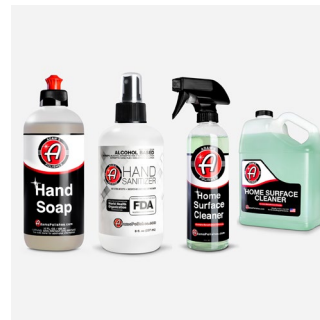

👍 Like 💬 Comment ➦ Share

Chevrolet Accessories
Sponsored · 🌐

Don't wait to get 10%-20% below MSRP* online on all accessories.

ACCESSORIES.CHEVROLET.COM
Chevrolet Accessories [GET OFFER](#)

BUICK

PN: 19419505
NAME: Roof-Mounted Pro-Ride™ Upright Bike Carrier by Thule®
[Buick1.jpg](#)

PN: 84522812
NAME: Premium All-Weather Floor Liner
[Buick2.jpg](#)

PN: 84322164
NAME: Cargo Organizer
[Buick3.jpg](#)

PN: 19420389, 19420390, 19420391
NAME: Adam's Polishes® Hand Soap, Hand Sanitizer, Hard Surface Cleaner
[Buick4.jpg](#)