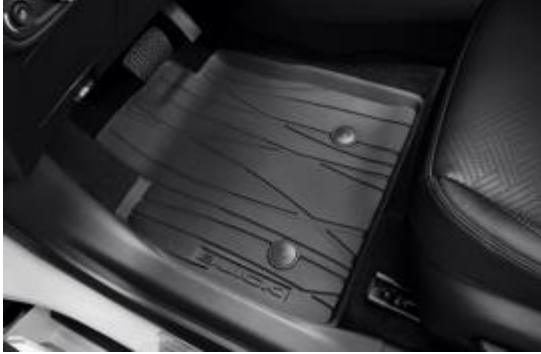

Portfolio Highlights - Exterior

Grille with Painted Surround – 5XR

Chrome Door Moldings- RWI

Body-Color Door Moldings- RWI

Splash Guards, Painted - VRV

Splash Guards, Molded - VQK

Portfolio Highlights - Interior