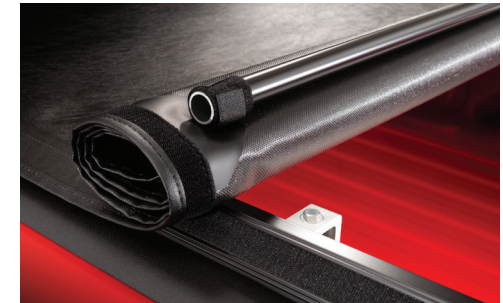

SPORT ROLL SOFT ROLL-UP TONNEAU COVER

BY ADVANTAGE®

KEEP CARGO PROTECTED AND UNDER WRAPS.

Help protect cargo stored in the bed of your Sierra or Canyon, as well as the bed itself, with these Sport Roll Soft Roll-Up Tonneau Covers by Advantage®¹. The covers are designed to be adjusted along the length of the bed, from fully closed to fully open and every point in between.

- Designed to sit 1½ inches above the truck bed rails, creating a smooth, stylish look
- All cross members roll up in the vinyl cover, providing full access to the truck bed
- Quick to install, with three clamps located on each bed rail and no drilling required
- Dual side latching keeps cover in place, with slide latches providing adjustable tension control
- No cumbersome snaps or zip strips to hassle with — just roll the cover back and latch it into place
- Fabric expands slightly in cold weather, so it's easy to operate — even at -20° F
- Made in the U.S.A. and backed by a 5-year manufacturer's warranty