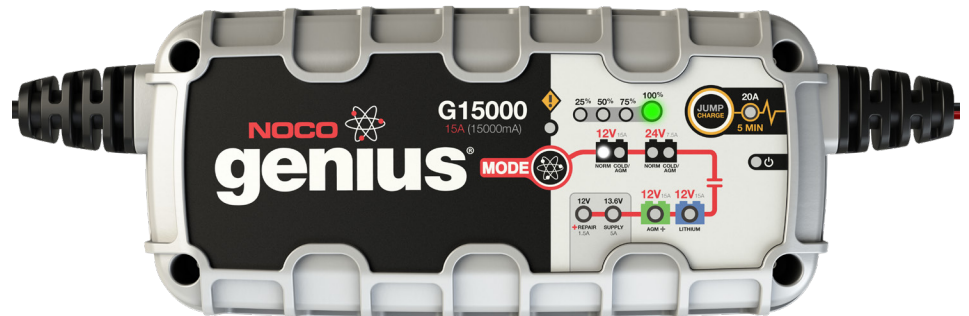

- Keeps the battery fully charged indefinitely without over-charging
- Stabilizes internal battery chemistry for increased performance and longevity
- Intuitive visual diagnostic tool for detecting reverse polarity, low-voltage or damaged batteries
- Dirt, water, UV, impact and crush-resistant

WHAT'S IN THE BOX:

- Smart Charger
- Battery Clamp Connectors with Integrated Eyelets
- User Guide and Information Guide & Warranty

Part #	Model	Battery Capacity	Battery Voltages	Integrated Jump Charge	MSRP²
19417440	G3500 Genius Smart Charger	Up to 120Ah	6V and 12V	—	$59.95
19417441	G7200 Genius Smart Charger	Up to 230Ah	12V and 24V	—	$99.95
19417442	G15000 Genius Smart Charger	Up to 400Ah	12V and 24V	Yes	$159.95

Accessories shown are from an independent supplier. GM Licensed and Associated Accessories are covered under the accessory-specific manufacturer's warranty and are not warranted by GM or its dealers. GM is not responsible for the safety or quality of independent supplier alterations.

1 Non-GM warranty. Limited warranty by NOCO® 3 years/36,000 miles. For more information, contact your dealer.

2 Manufacturer's Suggested Retail Price. Tax and installation extra. See dealer for details.

Associated Accessory. Non-GM part.

October 2018

**FOR THE COMPLETE LIST OF GMC ACCESSORIES,
SEE YOUR DEALER OR VISIT GMC.COM/ACCESSORIES.**

NOCO®

**GMC
ACCESSORIES**