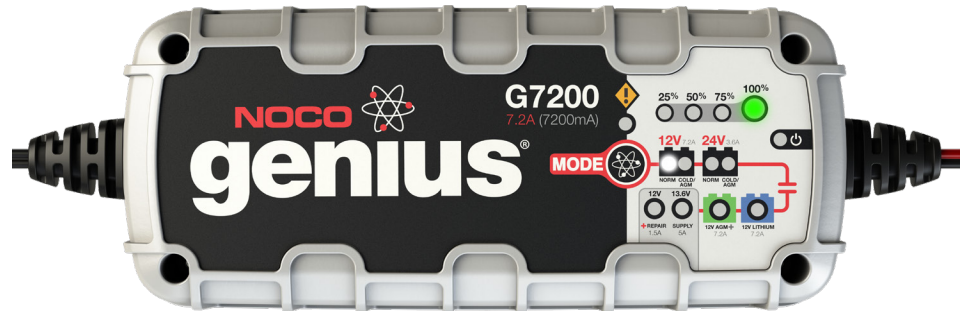

- Keeps the battery fully charged indefinitely without over-charging
- Stabilizes internal battery chemistry for increased performance and longevity
- Intuitive visual diagnostic tool for detecting reverse polarity, low-voltage or damaged batteries
- Dirt, water, UV, impact and crush-resistant

WHAT'S IN THE BOX:

- Smart Charger
- Battery Clamp Connectors with Integrated Eyelets
- User Guide and Information Guide & Warranty

Part #	Model	Battery Capacity	Battery Voltages	Integrated Jump Charge	MSRP²
19417440	G3500 Genius Smart Charger	Up to 120Ah	6V and 12V	—	$59.95
19417441	G7200 Genius Smart Charger	Up to 230Ah	12V and 24V	—	$99.95
19417442	G15000 Genius Smart Charger	Up to 400Ah	12V and 24V	Yes	$159.95

Accessories shown are from an independent supplier. GM Licensed and Associated Accessories are covered under the accessory-specific manufacturer's warranty and are not warranted by GM or its dealers. GM is not responsible for the safety or quality of independent supplier alterations.

1 Non-GM warranty. Limited warranty by NOCO® 3 years/36,000 miles. For more information, contact your dealer.

2 Manufacturer's Suggested Retail Price. Tax and installation extra. See dealer for details.

Associated Accessory. Non-GM part.

October 2018

**FOR THE COMPLETE LIST OF GMC ACCESSORIES,
SEE YOUR DEALER OR VISIT GMC.COM/ACCESSORIES.**

NOCO®

**GMC
ACCESSORIES**