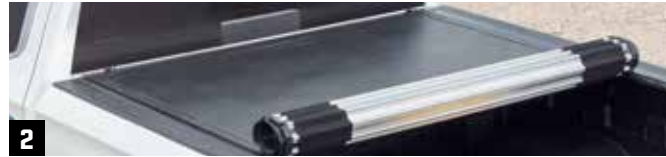

### 1 SOFT ROLL-UP TONNEAU COVER BY ADVANTAGE®

- Rolls the cross-members into the vinyl cover to permit full cargo bed access
- Features quick no-drill installation, with three clamps per bed rail
- Positions the cover 1½ inches above the truck bed rails to create a smooth, stylish look