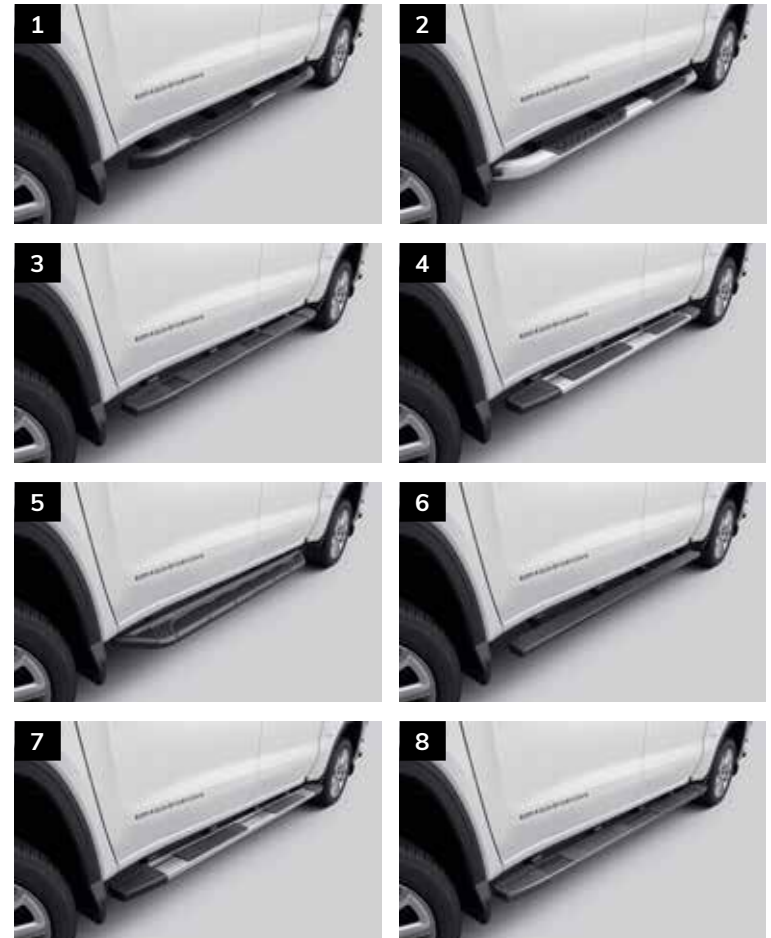

A WEALTH OF ASSIST STEPS AND TONNEAU COVERS

GMC Accessories offers a variety of options to ensure your Next-Gen 2019 GMC Sierra is outfitted to meet your specific lifestyle or needs. For 2019 three exciting new assist step options — Wheel to Wheel in Chrome or Black, Sport Step with embossed Sierra Script and the Work Step — further enhance the already robust assist step offerings.

ASSIST STEPS

	DESCRIPTION	CAB STYLE	PART NUMBER	MSRP¹
1	4-Inch Round, Black	Crew Cab	84011355	$685 (pair)
2	4-Inch Round, Chrome	Crew Cab	84011356	$685 (pair)
3	6-Inch Rectangular, Black	Crew Cab	84011392	$685 (pair)
4	6-Inch Rectangular, Chrome	Crew Cab	84011393	$685 (pair)
5	All-New Design Sport Step	Crew Cab	84538236	$855 (pair)
6	New Work Step	Crew Cab	84017116	$400 (pair)
7	New Wheel to Wheel, Chrome	Crew Cab	84016710	$800 (pair)
8	New Wheel to Wheel, Black	Crew Cab	84126246	$800 (pair)