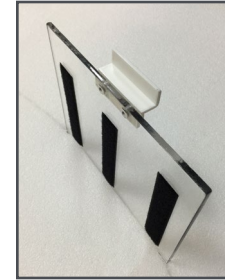

UPDATE SLATWALLS QUARTERLY – [DOWNLOAD THE FLOOR LINER VIDEO TODAY](#)

ACCESSORIES

CHEVROLET SLATWALL REFRESH CONCEPT

ORDER THESE PARTS TO DUPLICATE THIS SLATWALL:

Vehicle	Item #	Description	Dealer Net	MSRP
Cruze	23244126	All-Weather Floor Mats	\$91.00	\$130.00
Camaro	23351905	Roadside Assistance Package	\$38.50	\$55.00
Colorado	23278169	Rear Splash Guards with Logo	\$35.00	\$50.00
Suburban	19329333	In-Channel Side Window Weather Deflector in Smoke Black by EGR®	\$76.00	\$95.00
Silverado 1500	23463799	Black Bowtie Front Grille and Endgate Emblems	\$84.00	\$120.00
Traverse	23190664	Cargo Liner	\$87.50	\$125.00
Silverado 1500	19302745	Chrome Molded Hood Protector	\$132.00	\$165.00
Silverado 1500	22894857	Splash Guards - Molded Front Set, Black Grained	\$35.00	\$50.00
Colorado	23287550	Trailer Hitch Close-Out Cover	\$17.50	\$25.00
Malibu	22923513	Cargo Net	\$35.00	\$50.00
Colorado	22956243	Chrome Outside Rearview Mirror Cover	\$87.50	\$125.00
Variety	19202575	Cargo Organizer	\$91.00	\$130.00

A ONE-TWO PUNCH FOR ADDED VISUAL APPEAL.

This fall/winter, create more visual appeal with a one-two punch that encourages customers to spend more time interacting with your slatwall display.

The all-new Mini Floor Liner Convertible Display (above left) features a scaled-down Colorado Floor Liner created in actual liner material. The display saves valuable space and hangs on a special freestanding easel that can be temporarily removed for on-the-spot customer presentations. Order Item Number 804135525 on the DCI Order Form. The cost is \$30 plus shipping.

For even more visual appeal, securely mount a personal tablet onto your display (above right). The photo detail outlines how it can be easily built from Plexiglas® sheet, a short length of Z-angle bracket, a pair of rivets or bugle-head allen fasteners and three strips of self-stick hook-and-loop fasteners. You can download a Floor Liner introductory video that outlines key features and benefits for customers.