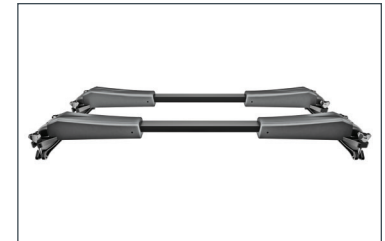

### ROOF-MOUNTED ACCESSORIES

Roof Rack with Aeroblades

Portage™ Canoe Carrier

Hull-a-Port Pro™ Folding J Kayak Carrier

Glide and Set™ Kayak Saddles

Stand-Up Paddle Board/Surfboard Carrier

Force M 624™  
Force XL 625™ Cargo Boxes