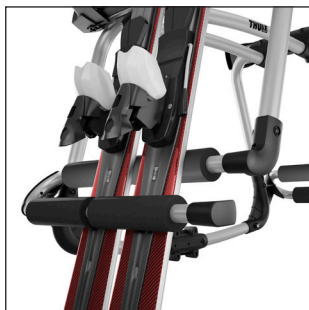

Tram™ Hitch-Mounted Ski Carrier