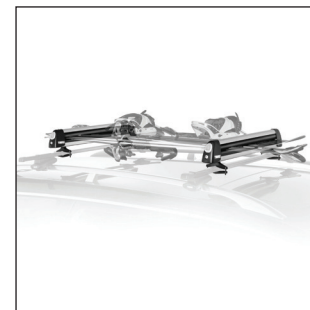

Universal FlatTop™ Ski/Snowboard Carrier

PLEASE SEE OTHER SIDE FOR THE THULE PRODUCT SPECIFICATIONS AVAILABLE ON SPECIFIC CHEVROLET MODELS.