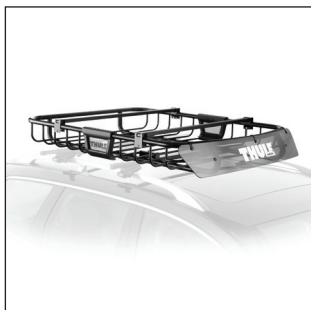

M.O.A.B.™ Sport Cargo Basket