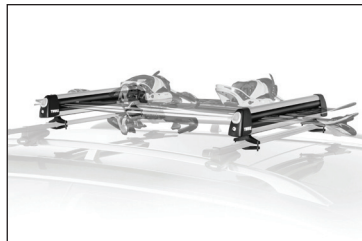

TRAM™ Hitch-Mounted Ski Carrier

ROOF-MOUNTED ACCESSORIES

Roof Rack with Aeroblades

Portage™ Canoe Carrier

Hull-a-Port Pro™ Folding J Kayak Carrier

Glide and Set™ Kayak Saddles

Stand-Up Paddle Board/Surfboard Carrier

Force M 624™
Force XL 625™ Cargo Boxes

Canyon™ Roof Basket

Universal Flat Top™ Ski/Snowboard Carrier

Big Mouth™ Upright Bike Carrier

Side Arm Bike Carrier

PLEASE SEE OTHER SIDE FOR THE THULE® PRODUCT SPECIFICATIONS AVAILABLE ON SPECIFIC CHEVROLET MODELS.