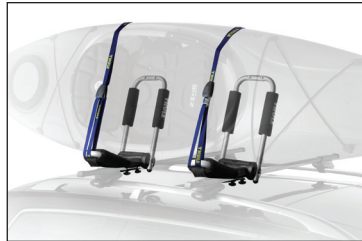

TRAM™ Hitch-Mounted Ski Carrier

ROOF-MOUNTED ACCESSORIES

Roof Rack with Aeroblades

Portage™ Canoe Carrier

Hull-a-Port Pro™ Folding J Kayak Carrier

Glide and Set™ Kayak Saddles

Stand-Up Paddle Board/Surfboard Carrier