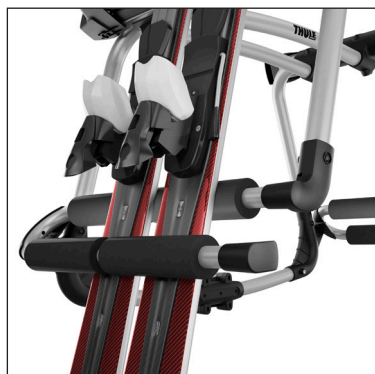

Tram™ Hitch-Mounted
Ski Carrier