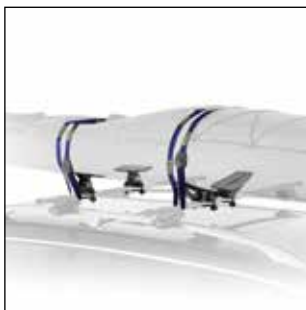

### HITCH-MOUNTED ACCESSORIES

Vertex XT™ Two-Bike Hitch-Mounted Bicycle Carrier

Vertex XT™ Four-Bike Hitch-Mounted Bicycle Carrier

Transporter™ Hitch-Mounted Cargo Box

TRAM™ Hitch-Mounted Ski Carrier

### ROOF-MOUNTED ACCESSORIES

Set-to-Go™ Kayak Saddles

Stand-Up Paddle Board/Surfboard Carrier

Canyon™ Roof Basket and available Stretch Cargo Net

Universal FlatTop™ Ski/Snowboard Carrier

Portage™ Canoe Carrier